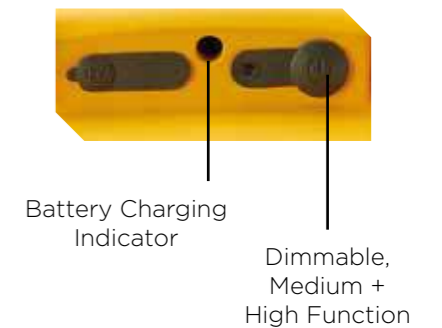

Powered by Rechargeable LI-ION Technology

Key features:

- Powerful 3500/1750 lumens
- 30 Metre beam
- Rechargeable Li-ion work light
- High visibility reflectors
- Robust, durable construction - Polycarbonate lens
- 3 Light modes: Full, half + dimmable
- Runtime: Full 2.5hrs | half: 4.5hrs | dimmable: 12hrs
- Silent operation
- No trailing cables
- Dimmable 3500 - 1000 Lumens

 3500 1750	 30 Metres 15 Metres	 12 Max Hours	 2 Metre Impact Resistance
 IP54	 6 hours Charging Time	 7.4V 6.6Ah Li-ion Battery	

- Supplied with:**
- AC mains charger
- Optional Accessories:**
- 1.7 Metre tripod
 - Magnetic built in feet
 - 12/24V Car charger

Optional Magnetic Feet

PRODUCT CODE	DIMENSIONS	WEIGHT
NSGALAXY-E-PRO	(L)350x(W)310x(D)285mm	1.24KG

Powerful wide angle, SMD LEDs

Built in storage compartment to conveniently store charger.

Change the angle to suit your need