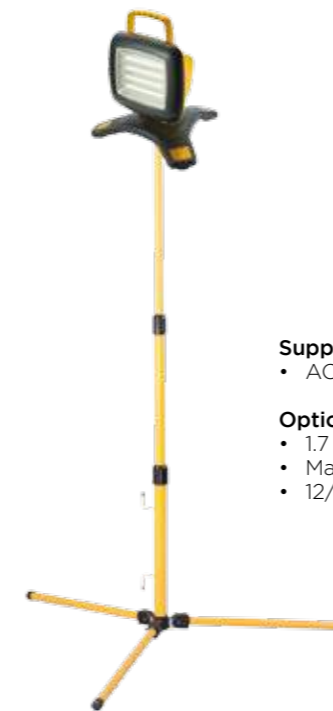

Powered by Rechargeable LI-ION Technology

Key features:

- Powerful 3500/1750 lumens
- 30 Metre beam
- Rechargeable Li-ion work light
- High visibility reflectors
- Robust, durable construction - Polycarbonate lens
- 3 Light modes: Full, half + dimmable
- Runtime: Full 2.5hrs | half: 4.5hrs | dimmable: 12hrs
- Silent operation
- No trailing cables
- Dimmable 3500 - 1000 Lumens

 3500 1750	 30 Metres 15 Metres	 12 Max Hours	 2 Metre Impact Resistance
 IP54	 6 hours Charging Time	 7.4V 6.6Ah Li-ion Battery	

- Supplied with:**
- AC mains charger
- Optional Accessories:**
- 1.7 Metre tripod
 - Magnetic built in feet
 - 12/24V Car charger

Optional Magnetic Feet

PRODUCT CODE	DIMENSIONS	WEIGHT
NSGALAXY-E-PRO	(L)350x(W)310x(D)285mm	1.24KG

Powerful wide angle, SMD LEDs

Built in storage compartment to conveniently store charger.

Change the angle to suit your need