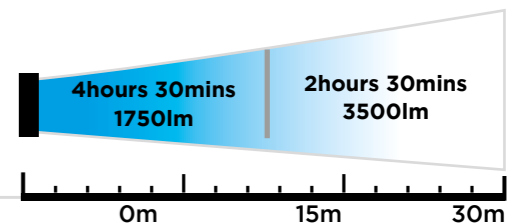

Powered by Rechargeable LI-ION Technology

Key features:

- Powerful 3500/1750 lumens
- 30 Metre beam
- Rechargeable Li-ion work light
- High visibility reflectors
- Robust, durable construction - Polycarbonate lens
- 3 Light modes: Full, half + dimmable
- Runtime: Full 2.5hrs | half: 4.5hrs | dimmable: 12hrs
- Silent operation
- No trailing cables
- Dimmable 3500 - 1000 Lumens

 3500 1750	 30 Metres 15 Metres	 12 Max Hours	 2 Metre Impact Resistance
 IP54	 6 hours Charging Time	 7.4V 6.6Ah Li-ion Battery	

- Supplied with:**
- AC mains charger
- Optional Accessories:**
- 1.7 Metre tripod
 - Magnetic built in feet
 - 12/24V Car charger

Optional Magnetic Feet

PRODUCT CODE	DIMENSIONS	WEIGHT
NSGALAXY-E-PRO	(L)350x(W)310x(D)285mm	1.24KG

Powerful wide angle, SMD LEDs

Built in storage compartment to conveniently store charger.

Change the angle to suit your need