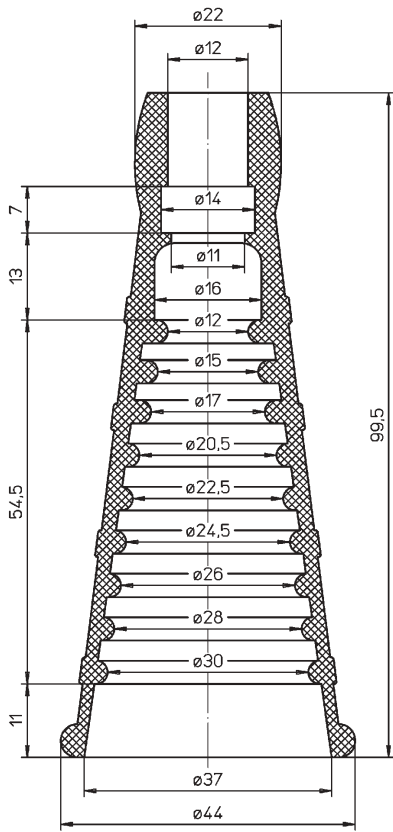

HELAVIA bushes and strain relief
in polychloroprene rubber (Neoprene) - black

HELAVIA

15-329

0253 0060 010