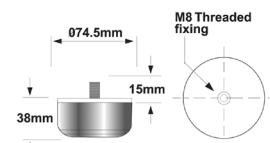

Ultra Low Profile Style