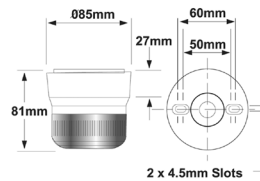

Standard and Fire Style