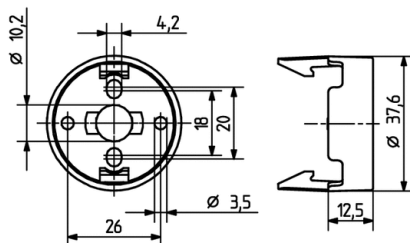

Edison Screw and Bayonet lampholders

Accessories E27, E26

22.917.-013

colour	pkg.	wt.	part no.
white	500	6 g	22.917.-013.50
black	500	6 g	22.917.-013.80

Snap on insulating cap $\varnothing 37,6$ mm
Screw fixing
Housing: PA

- Anti-rotation slots on the outside