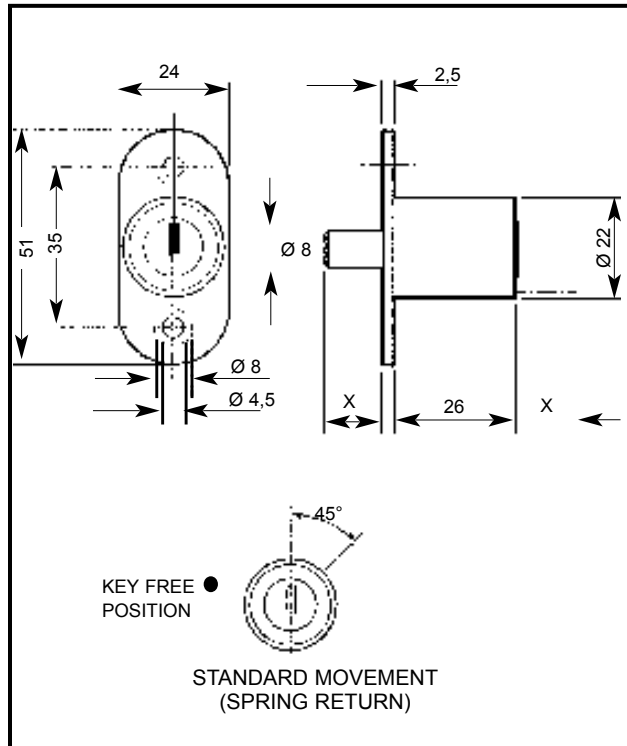

Sliding Door Lock Fixed Barrel

5862/63/79

5860

PRODUCT REFERENCE NUMBERS

PRODUCT REFERENCE NUMBERS

| KEY SERIES | COMBINATIONS | PUSH TO LOCK | KEY TO LOCK |
|------------|--------------|--------------|-------------|
| 18 M | 200 * | 5862 | 5863 |
| | | | 5879 (CAM) |

| KEY SERIES | COMBINATIONS | BOLT SHOOT X = 12,5mm | BOLT SHOOT X = 10,0mm |
|-------------------------|--------------|-----------------------|-----------------------|
| STANDARD BACKPLATE 18 M | 200 * | 5860 | (5861) |

M = MASTER KEY SYSTEM: SUPPLIED TO ORDER ONLY
STANDARD MOVEMENTS: 0 (SEE DRAWING)
STANDARD FINISHES: 2A = BRIGHT CHROME
 2B = BLACK CHROME
 ROSETTE 7011401 SUPPLIED ON REQUEST
 *1000 TO ORDER ONLY.

M = MASTER KEY SYSTEM: SUPPLIED TO ORDER ONLY
STANDARD MOVEMENTS: 0 (SEE DRAWING)
STANDARD FINISH: 2A = BRIGHT CHROME
 2B = BLACK CHROME
 REF. No. IN () INDICATES PUSH TO LOCK
 ROSETTE 7002401 SUPPLIED ON REQUEST.
 * 1000 TO ORDER ONLY.