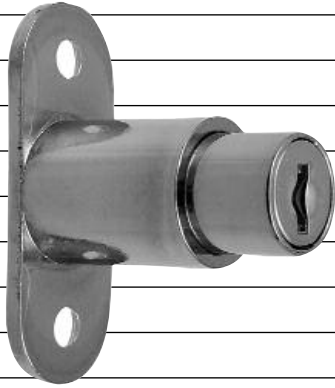

Sliding Door Lock Fixed Barrel

5862/63/79

5860

PRODUCT REFERENCE NUMBERS

PRODUCT REFERENCE NUMBERS

| KEY SERIES | COMBINATIONS | PUSH TO LOCK | KEY TO LOCK |
|------------|--------------|--------------|-------------|
| 18 M | 200 * | 5862 | 5863 |
| | | | 5879 (CAM) |

| KEY SERIES | COMBINATIONS | BOLT SHOOT X = 12,5mm | BOLT SHOOT X = 10,0mm |
|-------------------------|--------------|-----------------------|-----------------------|
| STANDARD BACKPLATE 18 M | 200 * | 5860 | (5861) |

M = MASTER KEY SYSTEM: SUPPLIED TO ORDER ONLY
STANDARD MOVEMENTS: 0 (SEE DRAWING)
STANDARD FINISHES: 2A = BRIGHT CHROME
 2B = BLACK CHROME
 ROSETTE 7011401 SUPPLIED ON REQUEST
 *1000 TO ORDER ONLY.

M = MASTER KEY SYSTEM: SUPPLIED TO ORDER ONLY
STANDARD MOVEMENTS: 0 (SEE DRAWING)
STANDARD FINISH: 2A = BRIGHT CHROME
 2B = BLACK CHROME
 REF. No. IN () INDICATES PUSH TO LOCK
 ROSETTE 7002401 SUPPLIED ON REQUEST.
 * 1000 TO ORDER ONLY.