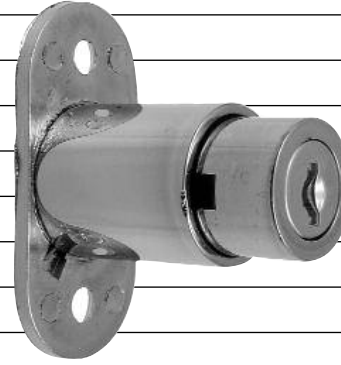

Sliding Door Lock Fixed Barrel

5862/63/79

5860

PRODUCT REFERENCE NUMBERS

PRODUCT REFERENCE NUMBERS

| KEY SERIES | COMBINATIONS | PUSH TO LOCK | KEY TO LOCK |
|------------|--------------|--------------|-------------|
| 18 M | 200 * | 5862 | 5863 |
| | | | 5879 (CAM) |

| KEY SERIES | COMBINATIONS | BOLT SHOOT X = 12,5mm | BOLT SHOOT X = 10,0mm |
|-------------------------|--------------|-----------------------|-----------------------|
| STANDARD BACKPLATE 18 M | 200 * | 5860 | (5861) |

M = MASTER KEY SYSTEM: SUPPLIED TO ORDER ONLY
STANDARD MOVEMENTS: 0 (SEE DRAWING)
STANDARD FINISHES: 2A = BRIGHT CHROME
 2B = BLACK CHROME
 ROSETTE 7011401 SUPPLIED ON REQUEST
 *1000 TO ORDER ONLY.

M = MASTER KEY SYSTEM: SUPPLIED TO ORDER ONLY
STANDARD MOVEMENTS: 0 (SEE DRAWING)
STANDARD FINISH: 2A = BRIGHT CHROME
 2B = BLACK CHROME
 REF. No. IN () INDICATES PUSH TO LOCK
 ROSETTE 7002401 SUPPLIED ON REQUEST.
 * 1000 TO ORDER ONLY.