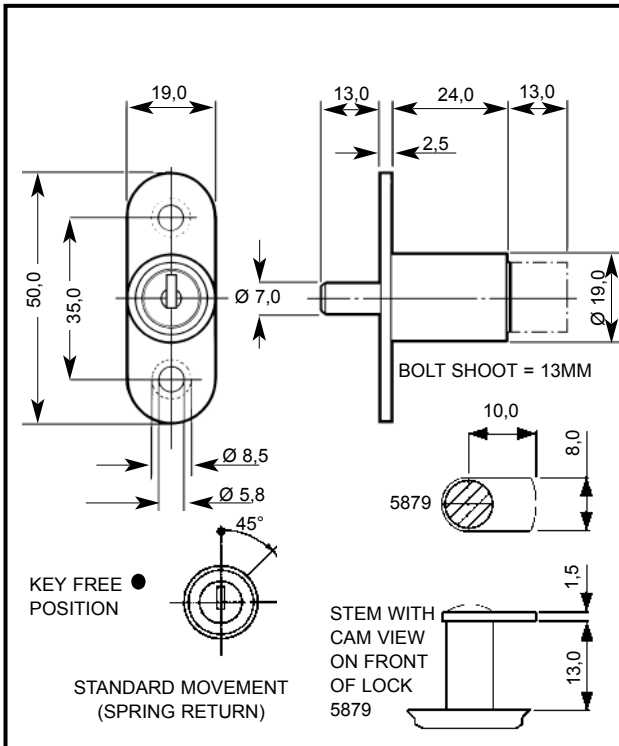

Sliding Door Lock Fixed Barrel

5862/63/79

5860

PRODUCT REFERENCE NUMBERS

PRODUCT REFERENCE NUMBERS

| KEY SERIES | COMBINATIONS | PUSH TO LOCK | KEY TO LOCK |
|------------|--------------|--------------|-------------|
| 18 M | 200 * | 5862 | 5863 |
| | | | 5879 (CAM) |

| KEY SERIES | COMBINATIONS | BOLT SHOOT X = 12,5mm | BOLT SHOOT X = 10,0mm |
|-------------------------|--------------|-----------------------|-----------------------|
| STANDARD BACKPLATE 18 M | 200 * | 5860 | (5861) |

M = MASTER KEY SYSTEM: SUPPLIED TO ORDER ONLY
STANDARD MOVEMENTS: 0 (SEE DRAWING)
STANDARD FINISHES: 2A = BRIGHT CHROME
 2B = BLACK CHROME
 ROSETTE 7011401 SUPPLIED ON REQUEST
 *1000 TO ORDER ONLY.

M = MASTER KEY SYSTEM: SUPPLIED TO ORDER ONLY
STANDARD MOVEMENTS: 0 (SEE DRAWING)
STANDARD FINISH: 2A = BRIGHT CHROME
 2B = BLACK CHROME
 REF. No. IN () INDICATES PUSH TO LOCK
 ROSETTE 7002401 SUPPLIED ON REQUEST.
 * 1000 TO ORDER ONLY.