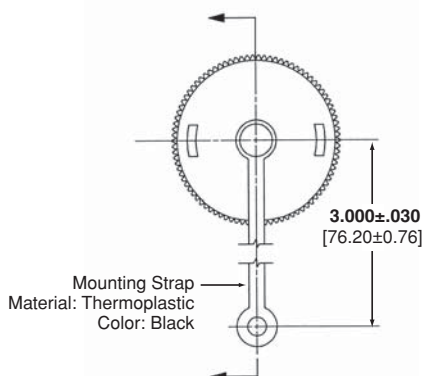

**Stranded Wire:**  
Part No. 1546876-2

**Receptacle Kit, Shielded, Pass-Through RJ-45/RJ-45**  
Part No. 1986172-1

**Receptacle Kit, Shielded, Wire Terminated**  
Part No. 1546908-1

**Receptacle Kit, Unshielded, Pass-Through RJ-45/RJ-45**  
Part No. 1776186-1

**Receptacle Kit, Unshielded, Wire Terminated**  
Part No. 1546877-1

**Receptacle Sealing Caps, Part No. 207445-1 (with Plastic Strap)**

**Receptacle Sealing Caps, Part No. 208652-1 (with Beaded Chain)**