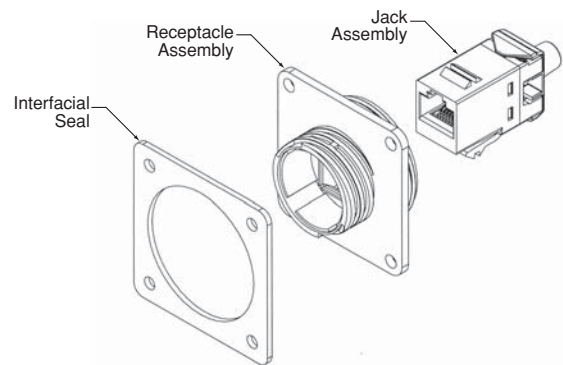

**Circular Plastic Connectors (CPC) Series 45 Ethernet (continued)**

**Plug Kit, Shielded**

**Solid Wire:**  
Part No. 1546907-1

**Stranded Wire:**  
Part No. 1546907-2

**Plug Kit, Unshielded**

**Solid Wire:**  
Part No. 1546876-1

**Stranded Wire:**  
Part No. 1546876-2

**Receptacle Kit, Shielded, Pass-Through RJ-45/RJ-45**  
Part No. 1986172-1

**Receptacle Kit, Shielded, Wire Terminated**  
Part No. 1546908-1

**Receptacle Kit, Unshielded, Pass-Through RJ-45/RJ-45**  
Part No. 1776186-1

**Receptacle Kit, Unshielded, Wire Terminated**  
Part No. 1546877-1

**Receptacle Sealing Caps, Part No. 207445-1 (with Plastic Strap)**

**Receptacle Sealing Caps, Part No. 208652-1 (with Beaded Chain)**