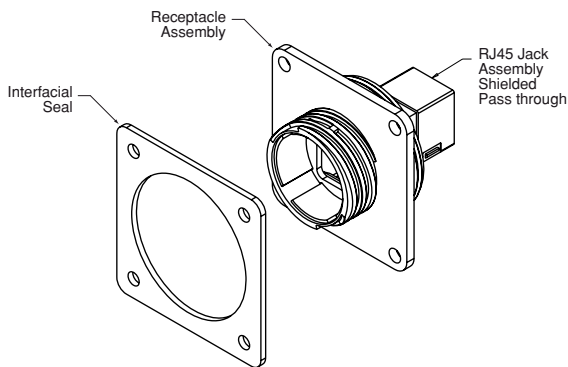

**Circular Plastic Connectors (CPC) Series 45 Ethernet (continued)**

**Plug Kit, Shielded**

**Solid Wire:**  
Part No. 1546907-1

**Stranded Wire:**  
Part No. 1546907-2

**Plug Kit, Unshielded**

**Solid Wire:**  
Part No. 1546876-1

**Stranded Wire:**  
Part No. 1546876-2

**Receptacle Kit, Shielded, Pass-Through RJ-45/RJ-45**  
Part No. 1986172-1

**Receptacle Kit, Shielded, Wire Terminated**  
Part No. 1546908-1

**Receptacle Kit, Unshielded, Pass-Through RJ-45/RJ-45**  
Part No. 1776186-1

**Receptacle Kit, Unshielded, Wire Terminated**  
Part No. 1546877-1

**Receptacle Sealing Caps, Part No. 207445-1 (with Plastic Strap)**

**Receptacle Sealing Caps, Part No. 208652-1 (with Beaded Chain)**