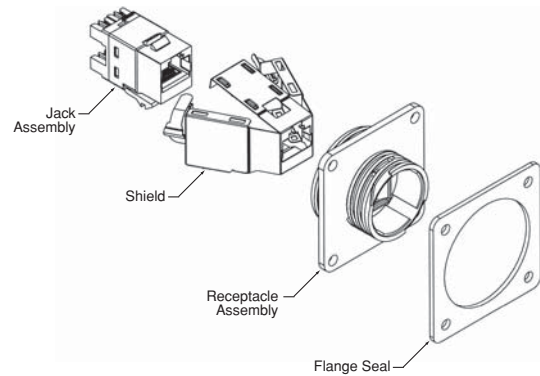

**Circular Plastic Connectors (CPC) Series 45 Ethernet (continued)**

**Plug Kit, Shielded**

**Solid Wire:**  
Part No. 1546907-1

**Stranded Wire:**  
Part No. 1546907-2

**Plug Kit, Unshielded**

**Solid Wire:**  
Part No. 1546876-1

**Stranded Wire:**  
Part No. 1546876-2

**Receptacle Kit, Shielded, Pass-Through RJ-45/RJ-45**  
Part No. 1986172-1

**Receptacle Kit, Shielded, Wire Terminated**  
Part No. 1546908-1

**Receptacle Kit, Unshielded, Pass-Through RJ-45/RJ-45**  
Part No. 1776186-1

**Receptacle Kit, Unshielded, Wire Terminated**  
Part No. 1546877-1

**Receptacle Sealing Caps, Part No. 207445-1 (with Plastic Strap)**

**Receptacle Sealing Caps, Part No. 208652-1 (with Beaded Chain)**