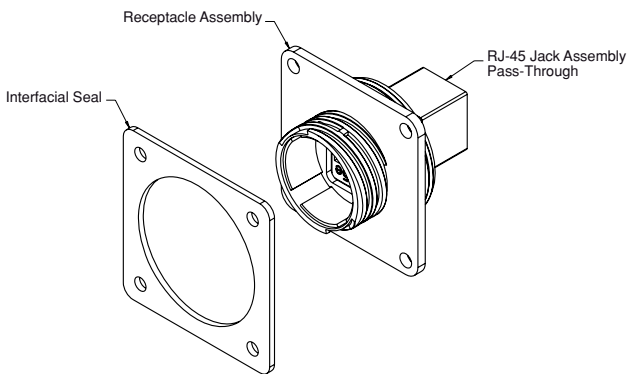

**Circular Plastic Connectors (CPC) Series 45 Ethernet (continued)**

**Plug Kit, Shielded**

**Solid Wire:**  
Part No. 1546907-1

**Stranded Wire:**  
Part No. 1546907-2

**Plug Kit, Unshielded**

**Solid Wire:**  
Part No. 1546876-1

**Stranded Wire:**  
Part No. 1546876-2

**Receptacle Kit, Shielded, Pass-Through RJ-45/RJ-45**  
Part No. 1986172-1

**Receptacle Kit, Shielded, Wire Terminated**  
Part No. 1546908-1

**Receptacle Kit, Unshielded, Pass-Through RJ-45/RJ-45**  
Part No. 1776186-1

**Receptacle Kit, Unshielded, Wire Terminated**  
Part No. 1546877-1

**Receptacle Sealing Caps, Part No. 207445-1 (with Plastic Strap)**

**Receptacle Sealing Caps, Part No. 208652-1 (with Beaded Chain)**