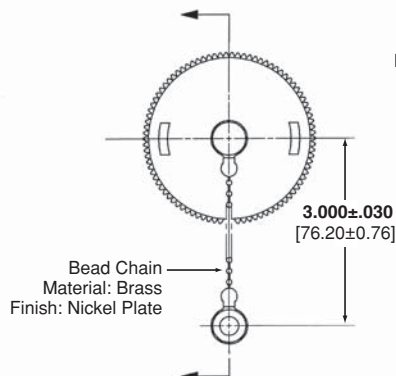

**Circular Plastic Connectors (CPC) Series 45 Ethernet (continued)**

**Plug Kit, Shielded**

**Solid Wire:**  
Part No. 1546907-1

**Stranded Wire:**  
Part No. 1546907-2

**Plug Kit, Unshielded**

**Solid Wire:**  
Part No. 1546876-1

**Stranded Wire:**  
Part No. 1546876-2

**Receptacle Kit, Shielded, Pass-Through RJ-45/RJ-45**  
Part No. 1986172-1

**Receptacle Kit, Shielded, Wire Terminated**  
Part No. 1546908-1

**Receptacle Kit, Unshielded, Pass-Through RJ-45/RJ-45**  
Part No. 1776186-1

**Receptacle Kit, Unshielded, Wire Terminated**  
Part No. 1546877-1

**Receptacle Sealing Caps, Part No. 207445-1 (with Plastic Strap)**

**Receptacle Sealing Caps, Part No. 208652-1 (with Beaded Chain)**