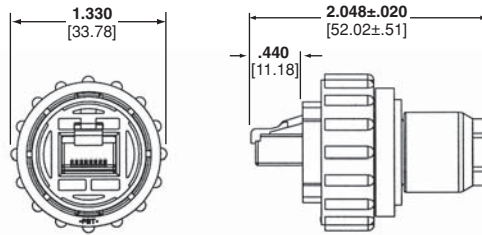

**Circular Plastic Connectors (CPC) Series 45 Ethernet (continued)**

**Plug Kit, Shielded**

**Solid Wire:**  
Part No. 1546907-1

**Stranded Wire:**  
Part No. 1546907-2

**Plug Kit, Unshielded**

**Solid Wire:**  
Part No. 1546876-1

**Stranded Wire:**  
Part No. 1546876-2

**Receptacle Kit, Shielded, Pass-Through RJ-45/RJ-45**  
Part No. 1986172-1

**Receptacle Kit, Shielded, Wire Terminated**  
Part No. 1546908-1

**Receptacle Kit, Unshielded, Pass-Through RJ-45/RJ-45**  
Part No. 1776186-1

**Receptacle Kit, Unshielded, Wire Terminated**  
Part No. 1546877-1

**Receptacle Sealing Caps, Part No. 207445-1 (with Plastic Strap)**

**Receptacle Sealing Caps, Part No. 208652-1 (with Beaded Chain)**