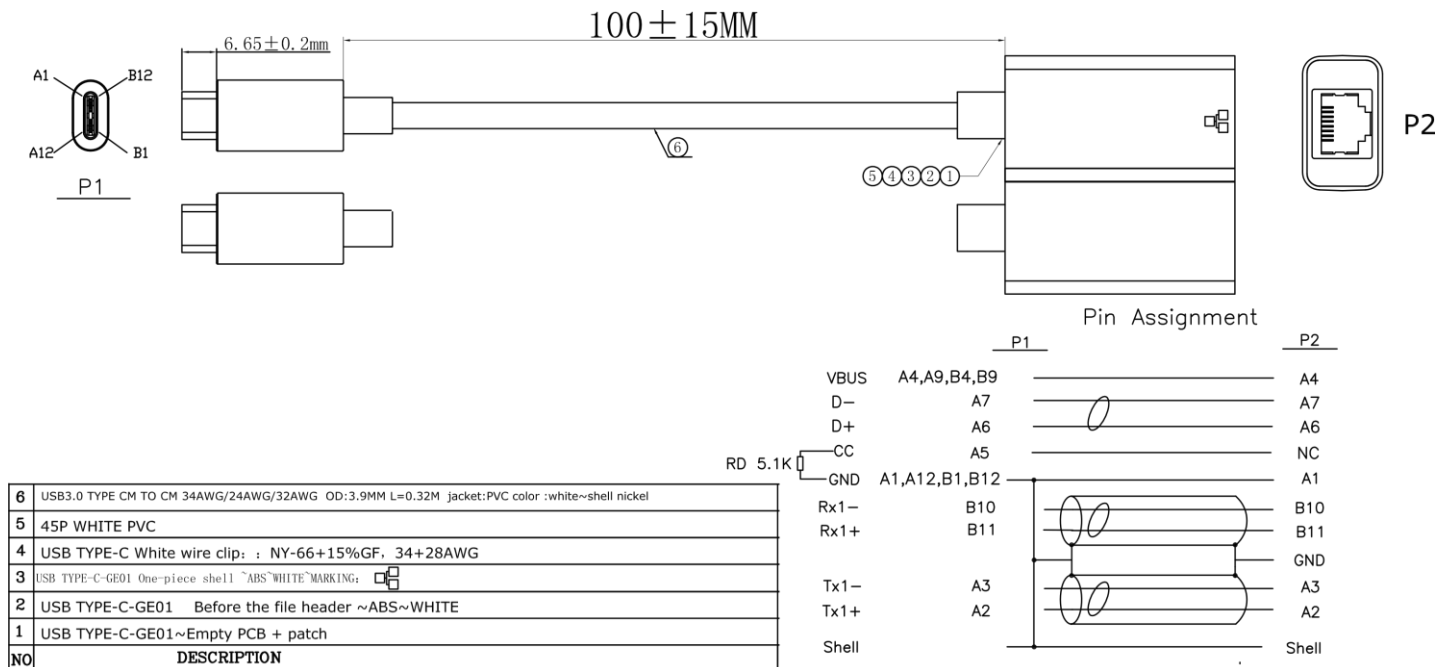

Datasheet

RS PRO 15cm USB Type C M – Gigabit Ethernet Adapter with Power Delivery

Stock number: 192-4695

EN

The RS PRO 15cm USB type C to gigabit Ethernet with Power Delivery (PD) adapter that has a white PVC jacket and white ABS shell. This adapter is capable of 10/100Mbps and backwards compatible with 10/100Mbps.

The connectors are nickel and the cable has a strain relief to help avoid the cable splitting around the edge of the boot and an overall diameter of 3.9mm.

NO	DESCRIPTION
6	USB3.0 TYPE CM TO CM 34AWG/24AWG/32AWG OD:3.9MM L=0.32M jacket:PVC color :white~shell nickel
5	45P WHITE PVC
4	USB TYPE-C White wire clip: : NY-66+15%GF, 34+28AWG
3	USB TYPE-C-GE01 One-piece shell ~ABS~WHITE MARKING:
2	USB TYPE-C-GE01 Before the file header ~ABS~WHITE
1	USB TYPE-C-GE01~Empty PCB + patch