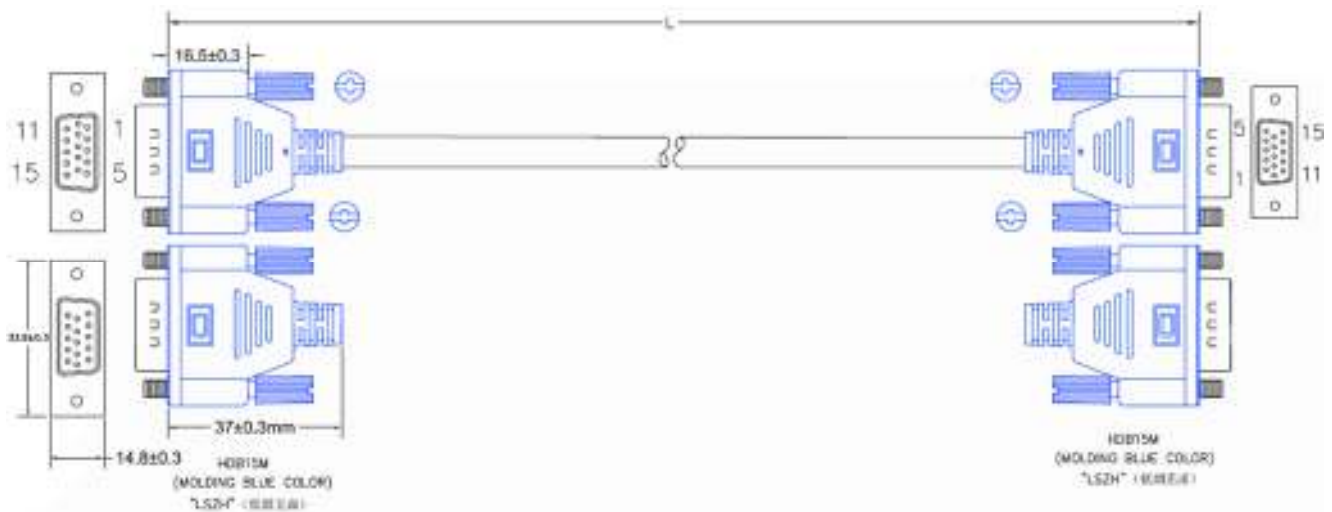

Datasheet

RS PRO 3m VGA/SVGA Low Profile HD15 Male to Male Low Smoke Zero Halogen Cable – Blue

Stock number: 182-8883

EN

Our RS PRO 3 metre monitor cable comes with two low profile high density 15 pin male connectors which is commonly known as a VGA or SVGA connector. It has all pins connected and the jacket and the connector hoods are made of blue, low smoke zero halogen PVC.

The SVGA connector is one of the most common video connectors found on computers. SVGA is an analogue signal which is slowly being replaced by digital cables such as HDMI and Displayport.

(P1)HDB15M	1	2	3	6+7+8	4	5	9	10	11	12	13	14	15	64
(P2)HDB15M	1	2	3	6+7+8	4	5	9	10	11	12	13	14	15	64
	RC	GC	BC	RG	GG	BG								

- CABLE: 32AWG,UL20276,AL--FOIL,3COAX+9C,BLUE COLOR,OD=5.5mm,LSZH JACKET(LSZH).
- LENGTH:L.
- CONNECTORS:HDB15M*2PCS(BLUE INSULATOR)*1PCS(SHELL NICKEL).
- MOLD:MOLDING TYPE.
- CONTACTS
- OPEN/SHORT TEST: 100% TEST.
 - 100% OPEN,SHORT&INTERMITANCE TEST.
 - CONDUCTOR RESISTANCE: 3ohms MAX:
 - INSULATION RESISTANCE: 5M Min/,DC300V 10ms:
- ALL MUST BE MEET ON ROHS COMPLIANT.