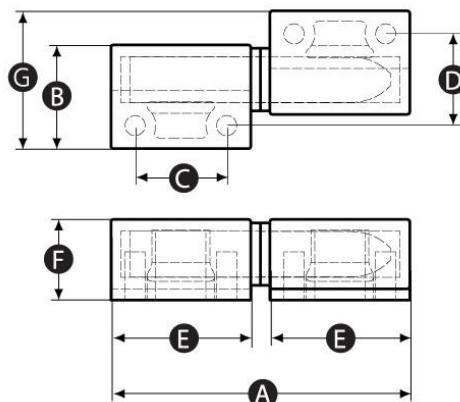

Datasheet

RS Pro Plastic Off-set Removable Lift-off Hinge

RS Stock No: 110-4575

Material

High impact resistant thermoplastic

Finish

Matt

Colour

Black

Part No.	A	B	C	D	E	F	G	Thread size	Chirality
1104571	62	22	19	19	29	17	29	M5	Left Handed
1104572	62	22	19	19	29	17	29	M5	Right Handed
1104574	83	28	25.5	25.5	38	22	38	M6	Left Handed
1104575	83	28	25.5	25.5	38	22	38	M6	Right Handed