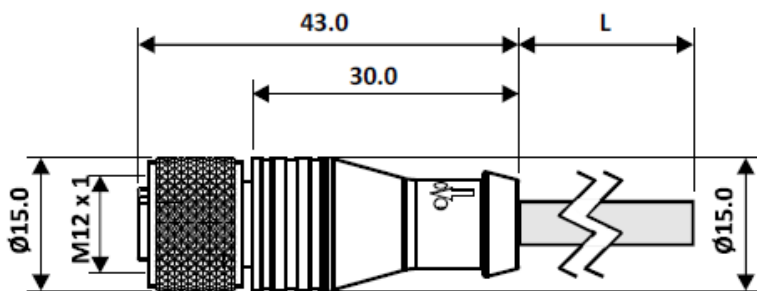

Datasheet

Connector Assembly

RS Stock 877-1135

Dimensions: (mm)

Specifications

General Specification

Rated Operational Voltage	60 V
Current Rating	4A
Insulation Resistance	$\geq 100 \text{ M}\Omega$
Temperature Range	-25°C ... +75°C
Degree of Protection	IP67

Material Specification

Grip Material	PU
Contact	Cu-Zn
Contact Plating	Gold Plated
Contact Carrier	Nylon 66
O-Ring	Neoprene
Grip Colour	Black
Coupling Nut	Brass Nickel-Plated

Cable Specification

Cable Length-L	2 m
Cable Type	5 Core PUR Multi Strand
Sheath Colour	Black
Cross Section of Wire	0.34 sq. mm
Core Dia	1.3 mm
Cable Dia	$5.5 \pm 0.1 \text{ mm}$
Termination	Partially Stripped