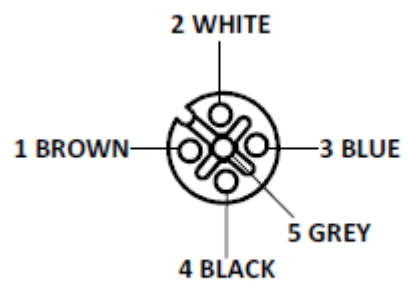

Datasheet

Connector Assembly

RS Stock 877-1135

Dimensions: (mm)

Specifications

General Specification

Rated Operational Voltage	60 V
Current Rating	4A
Insulation Resistance	$\geq 100 \text{ M}\Omega$
Temperature Range	-25°C ... +75°C
Degree of Protection	IP67

Material Specification

Grip Material	PU
Contact	Cu-Zn
Contact Plating	Gold Plated
Contact Carrier	Nylon 66
O-Ring	Neoprene
Grip Colour	Black
Coupling Nut	Brass Nickel-Plated

Cable Specification

Cable Length-L	2 m
Cable Type	5 Core PUR Multi Strand
Sheath Colour	Black
Cross Section of Wire	0.34 sq. mm
Core Dia	1.3 mm
Cable Dia	$5.5 \pm 0.1 \text{ mm}$
Termination	Partially Stripped