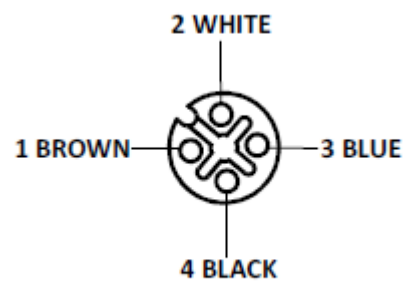

### Dimensions: (mm)

### Cable Specification

Cable Length-L	5 m
Cable Type	4 Core PVC Multi Strand
Sheath Colour	Black
Cross Section of Wire	0.25 sq. mm
Core Dia	1.25 mm
Cable Dia	$4.8 \pm 0.1 \text{ mm}$
Termination	Partially Stripped