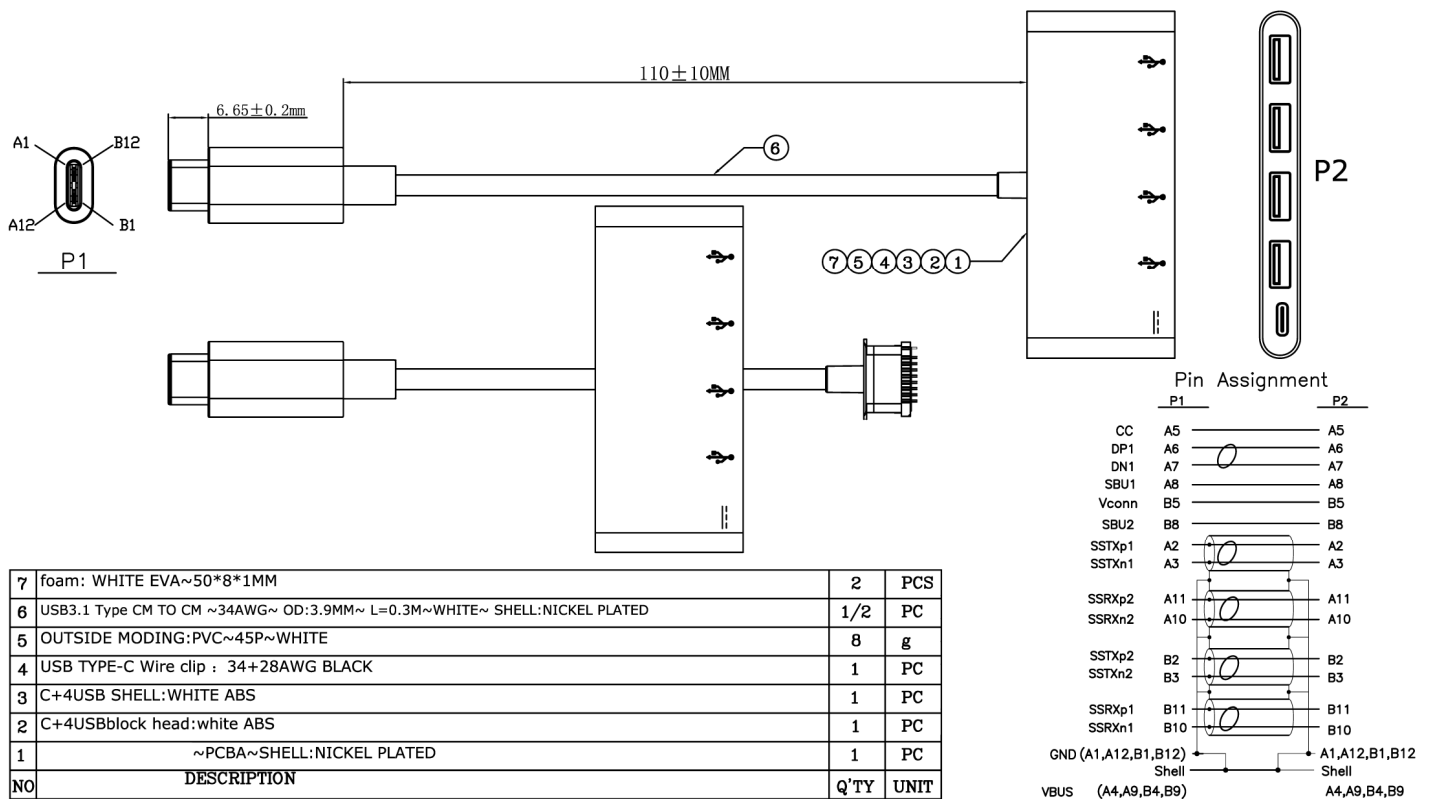

## RS PRO USB Type C to 4 Port USB Hub with Power Delivery

Stock number: 192-4708

EN

The RS-PRO USB type C (male) to 4x USB type A and 1x USB type C (female) adapter allows you to connect four USB devices, such as keyboards, mice or printers to your computer. The type A ports support USB 3.0 Super Speed (5Gbps) transmission and are backwards compatible with USB2.0. The USB type C socket is for Power Delivery.