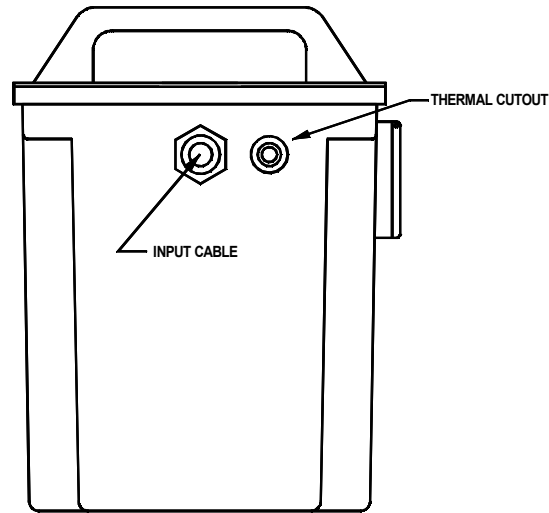

RS Pro Datasheet

Stock No: 1237381

PORTABLE ISOLATION TRANSFORMER

WIRING ARRANGEMENT

INPUT	230V 50/60Hz
OUTPUT	230V
RATING	0.75 kVA INTERMITTENT 5 MINS ON 15 MINS OFF
THERMAL CUTOUT	3AMP
OUTPUT SOCKETS	1x16A SHUKO
INPUT CABLE	2 Mtr WITH 16A SHUKO PLUG
ENCLOSURE	GRP - COLOUR YELLOW
WEIGHT	9 KGS