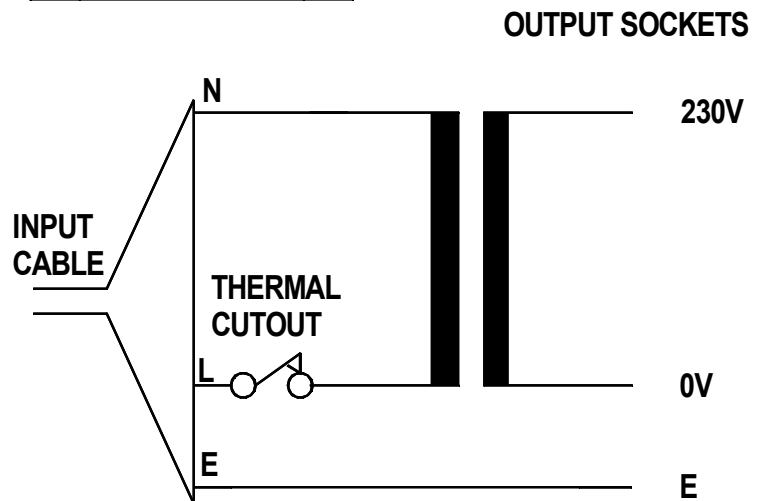

RS Pro Datasheet

Stock No: 1237381

PORTABLE ISOLATION TRANSFORMER

WIRING ARRANGEMENT

INPUT	230V 50/60Hz
OUTPUT	230V
RATING	0.75 kVA INTERMITTENT 5 MINS ON 15 MINS OFF
THERMAL CUTOUT	3AMP
OUTPUT SOCKETS	1x16A SHUKO
INPUT CABLE	2 Mtr WITH 16A SHUKO PLUG
ENCLOSURE	GRP - COLOUR YELLOW
WEIGHT	9 KGS