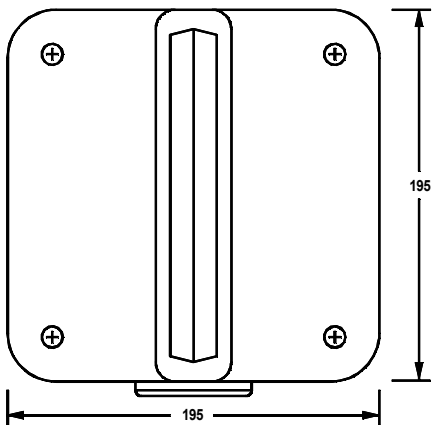

RS Pro Datasheet

Stock No: 1237381

PORTABLE ISOLATION TRANSFORMER

WIRING ARRANGEMENT

INPUT	230V 50/60Hz
OUTPUT	230V
RATING	0.75 kVA INTERMITTENT 5 MINS ON 15 MINS OFF
THERMAL CUTOUT	3AMP
OUTPUT SOCKETS	1x16A SHUKO
INPUT CABLE	2 Mtr WITH 16A SHUKO PLUG
ENCLOSURE	GRP - COLOUR YELLOW
WEIGHT	9 KGS