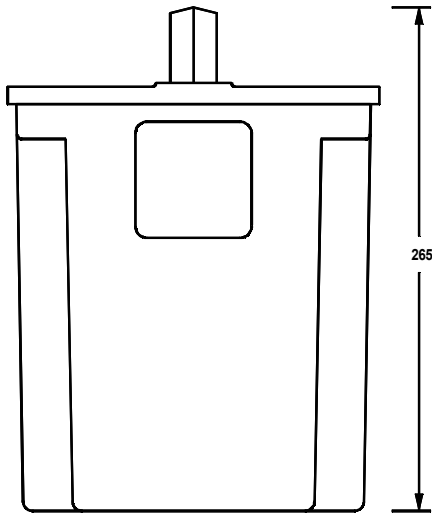

RS Pro Datasheet

Stock No: 1237381

PORTABLE ISOLATION TRANSFORMER

WIRING ARRANGEMENT

INPUT	230V 50/60Hz
OUTPUT	230V
RATING	0.75 kVA INTERMITTENT 5 MINS ON 15 MINS OFF
THERMAL CUTOUT	3AMP
OUTPUT SOCKETS	1x16A SHUKO
INPUT CABLE	2 Mtr WITH 16A SHUKO PLUG
ENCLOSURE	GRP - COLOUR YELLOW
WEIGHT	9 KGS