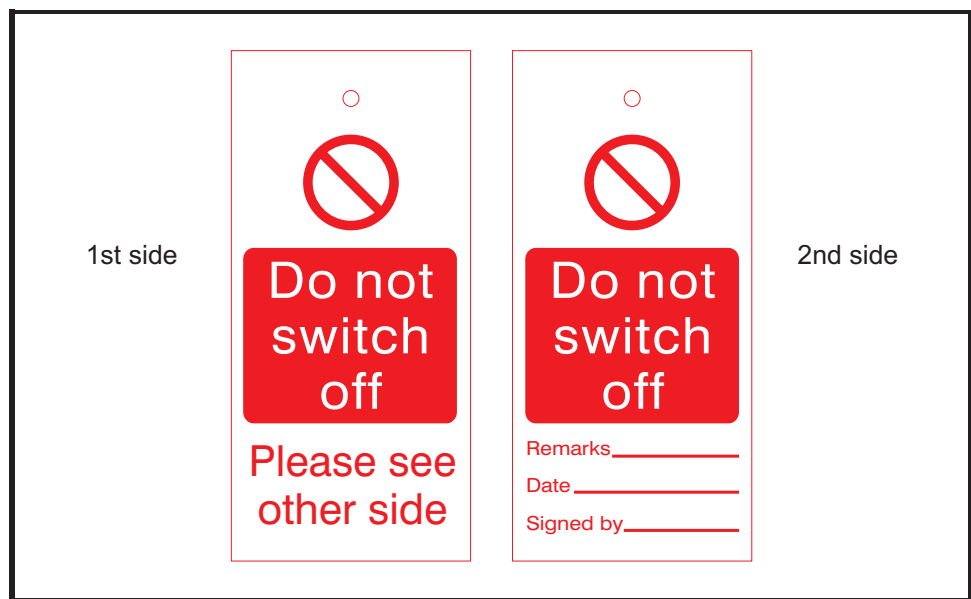

Datasheet

ENGLISH

RS Article Number	: 7924515
Description	: Label with Tie “ DO NOT SWITCH OFF ”

Standards Met	: None
Color	: White Background with Red Print
Material	: Hard PVC with Nylon Tie
Size	: 160mm x 75mm
Mounting Type	: Nylon Tie Supplied Along
Text Language	: English
Sign Description	: DO NOT SWITCH OFF
Category	: Pre - Printed Labels with Tie

Note : Image above is not to the scale.