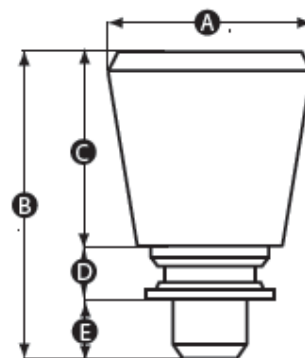

Datasheet

RS Pro Spring Loaded Retractable Index Plunger

RS Stock No: 110-4583

Material

Aluminium

Pin material

Zinc plated steel

Finish

Powder coated

Colour

Black

Part No.	A	B	C	D	E	Thread size	Plunger diameter (mm)	Body material	Rest position
1104582	14	20	12	2	7	M8	4.7	Aluminium	Yes
1104583	17	26	17	2	8	M10	6.2	Aluminium	Yes