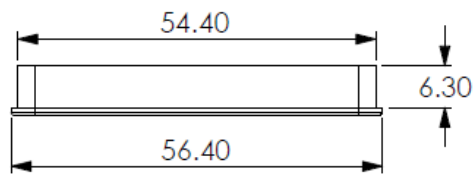

Datasheet

Plug Dust Cover

RS Stock number 666-0948

Dimensions(mm)

Material : PP+Carbon black