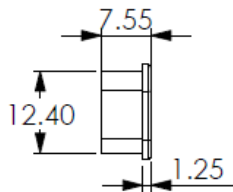

Datasheet

Plug Dust Cover

RS Stock number 666-0948

Dimensions(mm)

Material : PP+Carbon black