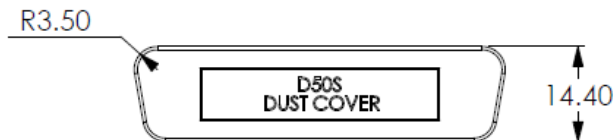

Datasheet

Plug Dust Cover

RS Stock number 666-0948

Dimensions(mm)

Material : PP+Carbon black