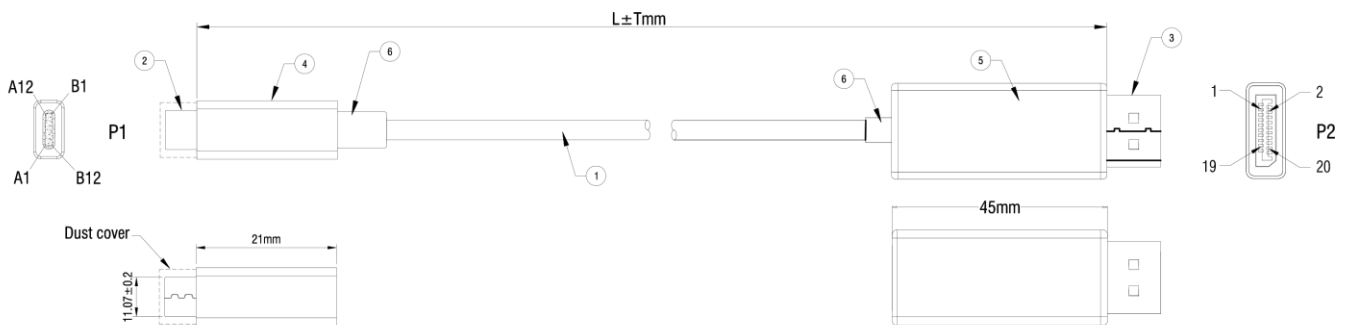

## RS PRO 3mtr USB Type C M – Type DisplayPort M Black

Stock number: 192-4681

EN

The RS PRO 3 metre USB version 3.1 type C male to DisplayPort male cable has a black TPE jacket. The cable flex has copper wire conductors and drain wire, with an aluminium braid, foil shielding and has an outer diameter of 4.8mm. This cable is capable of 4k@60Hz (HBR2).

The connectors are gold flashed and have a strain relief to help avoid the cable splitting around the edge of the boot.

6	BLACK 45P PVC
5	DP MALE SHELL(BLACK ABS)
4	USB Type-C MALE SHELL(BLACK ABS)
3	DP MALE(Black Insulator,Gold Plated)+PCB'A
2	USB Type-C MALE(White Insulato,Gold Plated)
1	NON-UL (32#*1P+D+AL/MY)*5+32#*4C+24#*2C+AL+B OD=4.8mm,BLACK TPE JACKET.