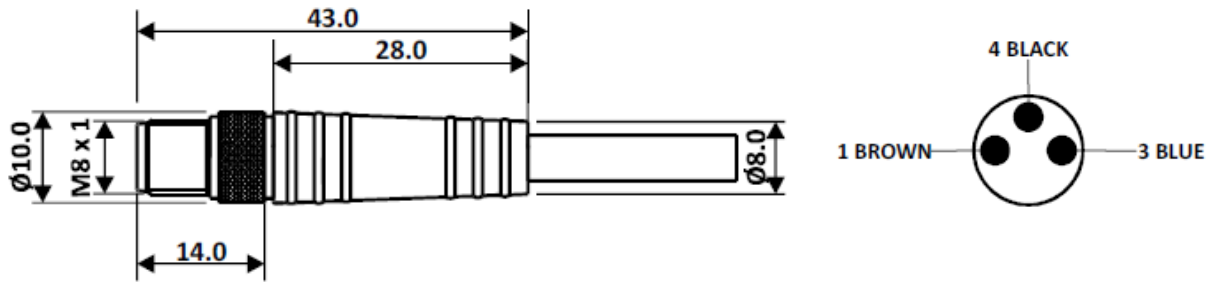

Datasheet

Connector Assembly

RS Stock 877-1081

Dimensions: (mm)

Specifications

General Specification

Rated Operational Voltage	60 V
Current Rating	4A
Insulation Resistance	$\geq 100 \text{ M}\Omega$
Temperature Range	-25°C ... +75°C
Degree of Protection	IP67

Material Specification

Grip Material	PU
Contact	Cu-Zn
Contact Plating	Gold Plated
Contact Carrier	Nylon 66
Grip Colour	Black
Coupling Nut	Brass Nickel-Plated

Cable Specification

Cable Length-L	2 m
Cable Type	3 Core PVC Multi Strand
Sheath Colour	Black
Cross Section of Wire	0.34 sq. mm
Core Dia	1.4 mm
Cable Dia	4.5 ± 0.1 mm
Termination	Partially Stripped