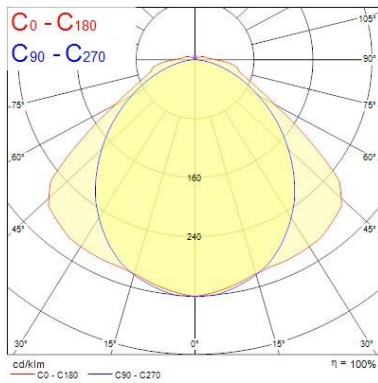

Start Waterproof LED G3 fixed output START Waterproof Twin 1500 IP65 7100lm 865 0067966

Weight (kg)	2.42

Packaging

Single packaging type	Carton
Product EAN number	5410288679662
Packaging single length / height (cm)	167.2
Packaging single width (cm)	11.6
Packaging single depth (cm)	8.4
DUN14 (outer)	05410288679662
Units per outer package	1
Packaging outer length / height (cm)	167.2
Packaging outer width (cm)	11.6
Packaging outer depth (cm)	8.4

Safety data

Dry applications use only	No

PHOTOMETRY

Distance [m]	Cone diameter [m]	Beam diameter [m]	Beam diameter [ft]	Illuminance [lx]
0.5	1.14	1.55	5.08	9066
	1.55	2.07	6.79	1299
1.0	2.28	3.10	10.17	2266
	3.10	4.12	13.53	332
1.5	3.43	4.66	15.29	1007
	4.66	6.21	20.37	164
2.0	4.57	6.21	20.37	587
	6.21	8.28	27.17	81
2.5	5.71	7.76	25.46	383
	7.76	10.41	34.31	84
3.0	6.85	9.31	30.54	282
	9.31	12.46	40.88	78

TECHNICAL DRAWINGS