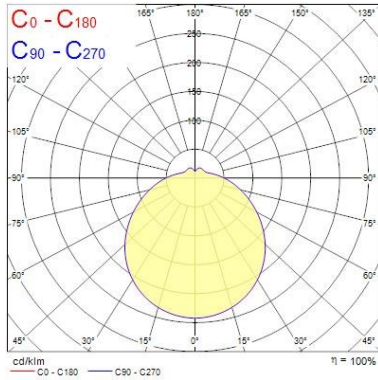

Optical data

Colour temperature (K)	3000
CRI (Ra)	80
Distribution type	Direct
Luminous flux (lm)	350
Light colour	Warm white
LOR (%)	100

Physical data

Colour	White
Diffuser finish	Opal
Height (mm)	75
IK rating	IK03
IP rating	IP44
Lamp included	Integrated
Length (mm)	180
Reflector finish	Diffuser
Weight (kg)	0.3
Width (mm)	180
Included lamp	Integrated LED

Electrical data

Electrical protection	CLASS I
Efficacy (Rated) (lm/w)	58
Total power consumption (W)	6

SylCircle SYLCIRCLE 6W 350LM 0043280

Voltage (V)

220-240

PHOTOMETRY

Distance [m]	Cone diameter [m]	Beam diameter [m]	Beam diameter [ft]	Beam diameter [in]
0.5	1.83	0.5	1.64	6.46
1.0	3.65	1.0	3.28	12.91
1.5	5.48	1.5	4.92	19.37
2.0	7.31	2.0	6.56	25.83
2.5	9.13	2.5	8.20	32.29
3.0	10.96	3.0	9.84	38.75

Distance [m] Cone diameter [m] Illuminance [lx]
C0 - C180 (Half beam angle: 122.6°)

TECHNICAL DRAWINGS

SYLVANIA 0043280

This luminaire contains built in LED lamps.

A++
A+
A
B
C
D
E

LED

874/2012

This luminaire contains built in LED lamps.