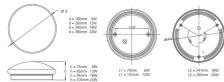

Optical data

Colour temperature (K)	3000
CRI (Ra)	80
Distribution type	Direct
Luminous flux (lm)	350
Light colour	Warm white
LOR (%)	100

Physical data

Colour	White
Diffuser finish	Opal
Height (mm)	75
IK rating	IK03
IP rating	IP44
Lamp included	Integrated
Length (mm)	180
Reflector finish	Diffuser
Weight (kg)	0.3
Width (mm)	180
Included lamp	Integrated LED

Electrical data

Electrical protection	CLASS I
Efficacy (Rated) (lm/w)	58
Total power consumption (W)	6

SylCircle SYLCIRCLE 6W 350LM 0043280

Voltage (V)

220-240

PHOTOMETRY

Distance [m]	Cone diameter [m]	Beam diameter [m]	Beam diameter [ft]	Beam diameter [in]
0.5	1.83	0.5	1.64	6.46
1.0	3.65	1.0	3.28	12.91
1.5	5.48	1.5	4.92	19.37
2.0	7.31	2.0	6.56	25.83
2.5	9.13	2.5	8.20	32.29
3.0	10.96	3.0	9.84	38.75

Distance [m] Cone diameter [m] Illuminance [lx]
C0 - C180 (Half beam angle: 122.6°)

TECHNICAL DRAWINGS

SYLVANIA 0043280

This luminaire contains built in LED lamps.

A++
A+
A
B
C
D
E

LED

874/2012

This luminaire contains built in LED lamps.