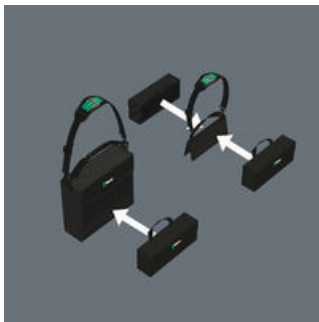

Wera 2go 3 – The inside packer

Permanently dimensionally stable thanks to the fabric-lined plastic panels  
 High resistance against cuts and stabs  
 High protection of the tools transported against damage and moisture  
 Can be individually equipped

**Designed for storage and transportation**

Tools and small parts can be compactly stored in the Wera 2go Tool Box. The handle makes the box a practical partner for all mobile applications.

**Robust and dimensionally stable**

The robust and dimensionally stable material is very resistant against cuts and stabs. The tools carried are protected against damage and moisture. This enhances the service life of the tool box.

**Perfect system supplement**

Thanks to its hook and loop fastener zone, the Tool Box can be docked with the Wera 2go 1 Tool Carrier and with the Wera 2go 2 Tool Container.

**Further versions in this product family:**

mm

mm

mm

05004352001