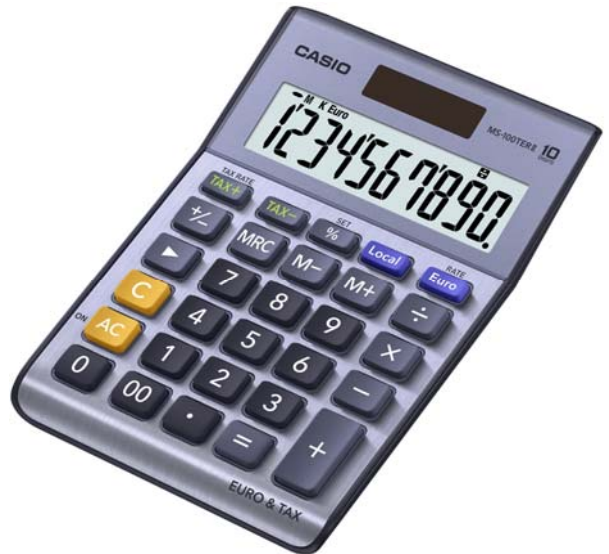

EURO Desktop Calculator

MS-100TERII

General Data

- 10-Digits EXTRA BIG LC-Display
- Two Way Power
- Dimensions (H x B x T): 2,9 x 10,3 x 14,7 cm
- Metal Cover
- Rubber Feet
- Plastic Keys
- Key Rollover
- Weight: ca. 115 g
- Battery: 1 x LR54
- **EAN-Code: 4971850090427**
- Predecessor: MS-100TER
  EAN-Code: 4971850188667

Functions

- Euro Conversion
- Tax Calculation
- 3-Key Memory
- Key for changing Plus/Minus Sign
- 3-Digit Comma Markers
- Function Command Indicator
- Double Zero Key
- Percentage Calculations with Profit Margin
- Backspace Key

Manual available in:

English, Spanish, German,
French, Italian, Dutch,
Portuguese, Norwegian,
Swedish, Finnish, Danish,
Russian, Polish, Czech,
Hungarian

Packaging Details:

	Width(cm)	Length(cm)	Height(cm)	Pcs.	Weight(kg)
Single Box	14,7	20,6	3,5	1	0,161
Inner Carton	27,4	15,6	21,8	10	1,8
Outer Carton	56,5	32,8	25,2	40	8